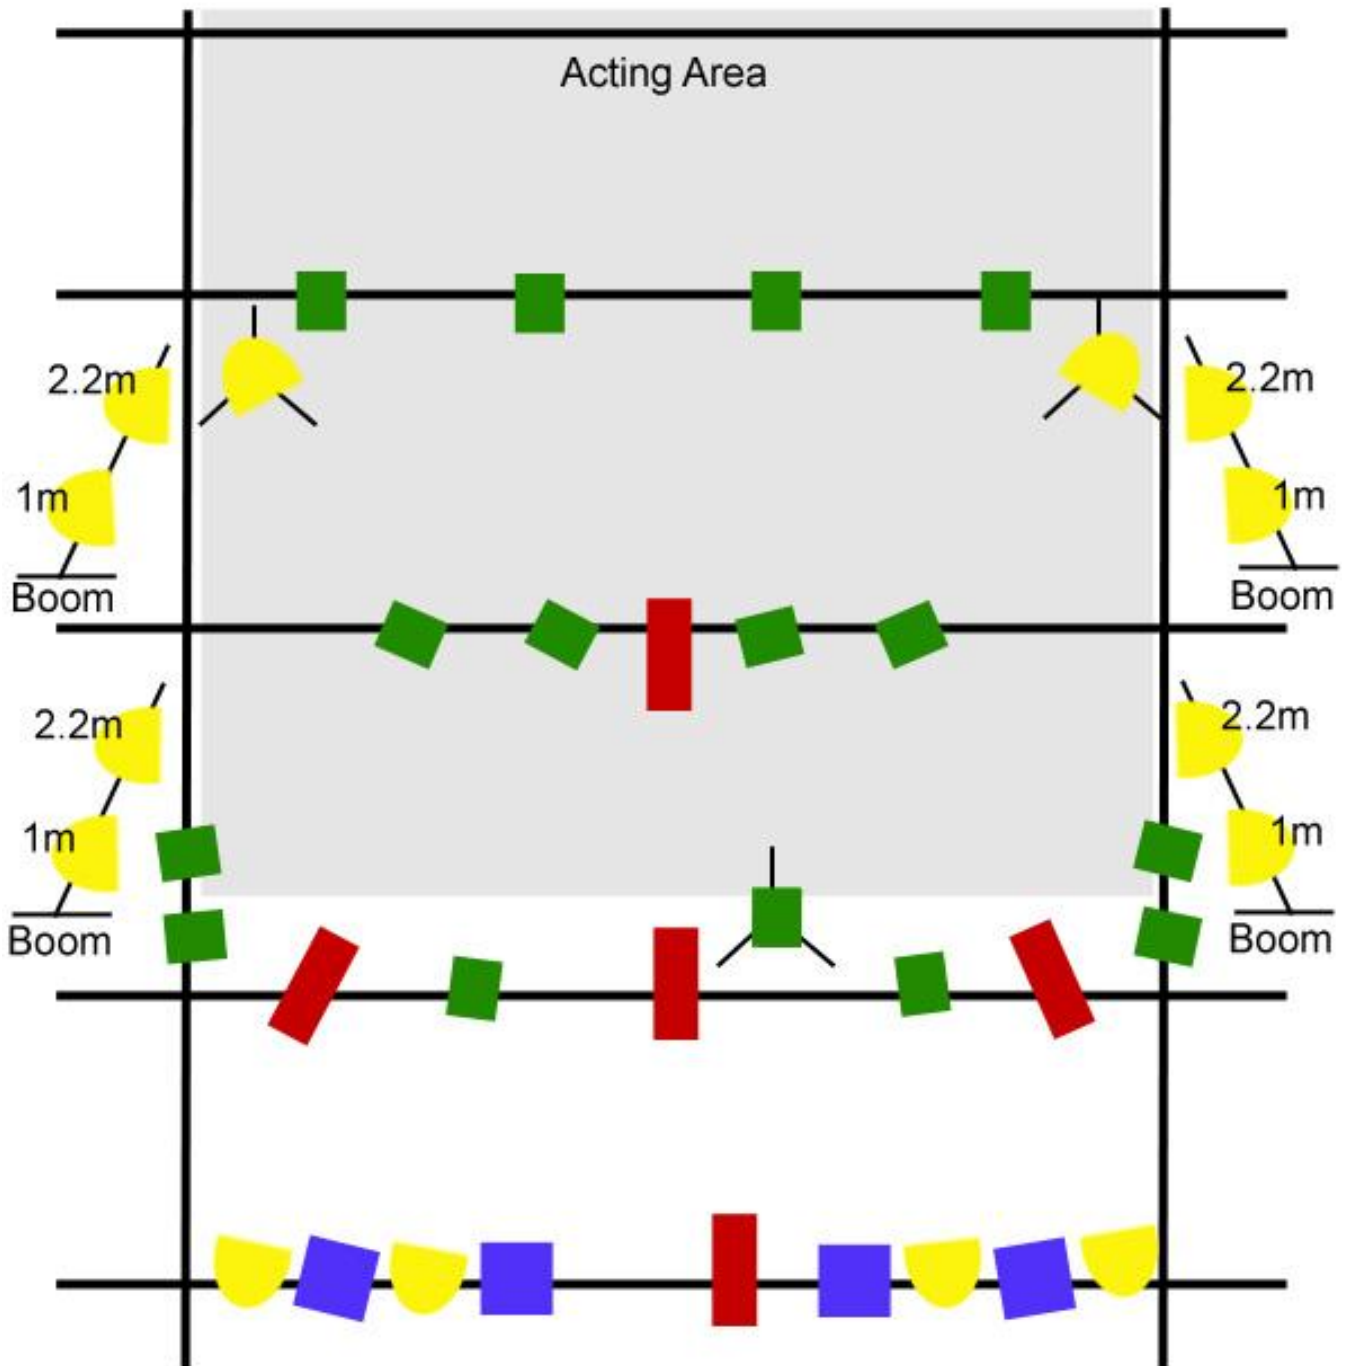

General Lighting Plan

Key

PC/ Cantata

Freznel

Profile

Parcan

Floor